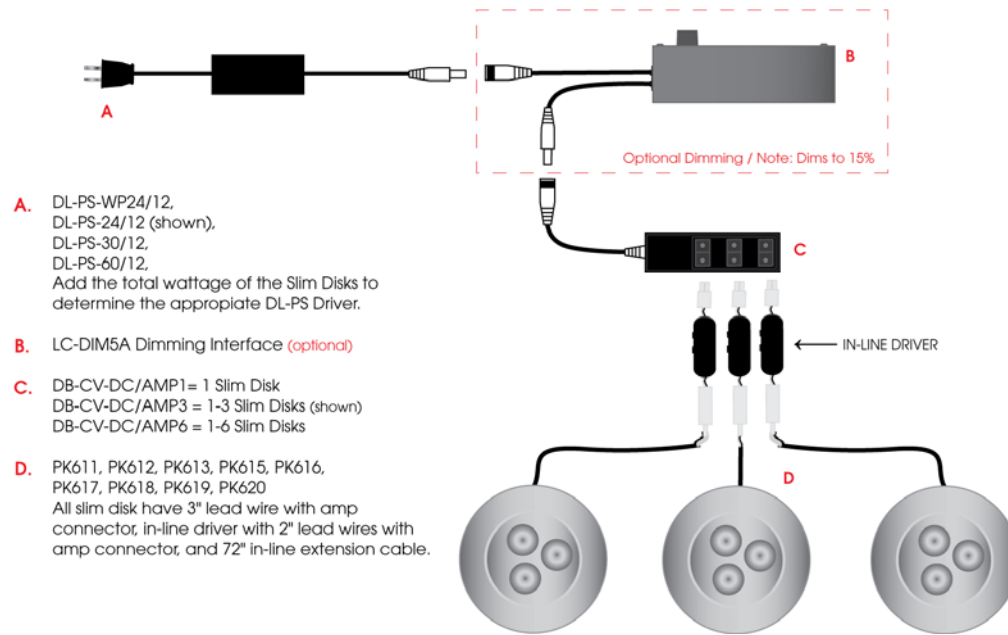

| Model | PK612LED-38-30 | PK612LED-38-40 | PK612LED-38-65 |
|-----------------------|--|-----------------------------|-----------------------------|
| LED Quantity | 3 x 1W | 3 x 1W | 3 x 1W |
| Input Voltage | 12V DC | 12V DC | 12V DC |
| Wattage | 4.2W | 4.2W | 4.2W |
| Lumens | 122 lm | 138 lm | 190 lm |
| Efficacy | 29 lm/W | 29 lm/W | 45 lm/W |
| Color Temperature | 3000K | 4000K | 6500K |
| Beam Angle* | 38° | 38° | 38° |
| Current† | 350mA | 350mA | 350mA |
| Lamp Life | 50,000 hours | 50,000 hours | 50,000 hours |
| Dimensions | 3-1/8"Ø x 1-1/8"H x 1/8"Ext | 3-1/8"Ø x 1-1/8"H x 1/8"Ext | 3-1/8"Ø x 1-1/8"H x 1/8"Ext |
| Cut Out | 2-5/8"Ø | 2-5/8"Ø | 2-5/8"Ø |
| Housing | Aluminum | Aluminum | Aluminum |
| Finish‡ | Brushed Aluminum (Standard) | Brushed Aluminum (Standard) | Brushed Aluminum (Standard) |
| Operating Temperature | 5°F - 122°F | 5°F - 122°F | 5°F - 122°F |
| Mounting§ | Recess or Surface Mount | Recess or Surface Mount | Recess or Surface Mount |
| Environment | Dry, Indoor | Dry, Indoor | Dry, Indoor |
| Warranty | 5 Years – see published warranty terms for detailed information. | | |
| Certifications |  Intertek CE, RoHS | | |

* 38° standard beam angle

This fixture requires a constant current power supply. However, the in-line driver allows the use of constant voltage power supply.

Surface Mount housing sold separately.

DESCRIPTION

- Fixed 3-Light Square Slim Disk.
- Includes In-line 12V 3W 350mA electronic LED driver.
- Includes 72" in-line extension cable

LED SLIM DISKS PK612LED • FIXED 3-LIGHT SQUARE

WIRING DIAGRAMS

EASY INSTALLATION

Plug and Play Dim/Non-Dim

Parallel Port P+P

HARD WIRE - New Construction Dim/Non-Dim

Parallel Port HW