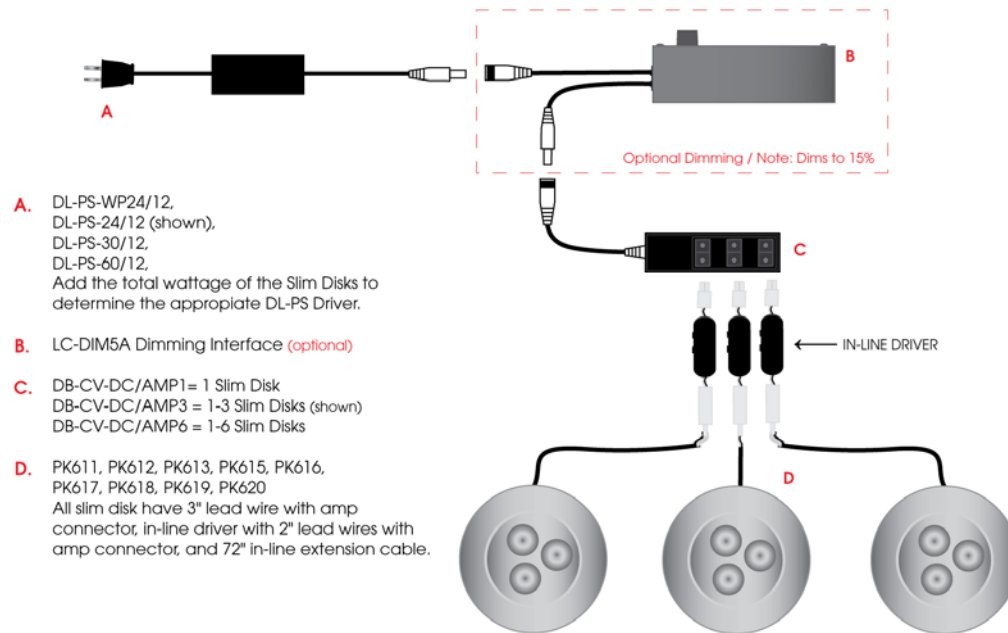

Model	PK613LED-38-30	PK613LED-38-40	PK613LED-38-65
LED Quantity	3 x 1W	3 x 1W	3 x 1W
Input Voltage	12V DC	12V DC	12V DC
Wattage	4.2W	4.2W	4.2W
Lumens	122 lm	138 lm	190 lm
Efficacy	29 lm/W	29 lm/W	45 lm/W
Color Temperature	3000K	4000K	6500K
Beam Angle*	38°	38°	38°
Current†	350mA	350mA	350mA
Lamp Life	50,000 hours	50,000 hours	50,000 hours
Dimensions	2-3/4" Ø x 3-3/4" H x 3/16" Ext	2-3/4" Ø x 3-3/4" H x 3/16" Ext	2-3/4" Ø x 3-3/4" H x 3/16" Ext
Cut Out	2-3/8" Ø	2-3/8" Ø	2-3/8" Ø
Housing	Aluminum	Aluminum	Aluminum
Finish‡	Brushed Aluminum (Standard)	Brushed Aluminum (Standard)	Brushed Aluminum (Standard)
Operating Temperature	5°F - 122°F	5°F - 122°F	5°F - 122°F
Mounting§	Recess or Surface Mount	Recess or Surface Mount	Recess or Surface Mount
Environment	Dry, Indoor	Dry, Indoor	Dry, Indoor
Warranty	5 Years – see published warranty terms for detailed information.		
Certifications	 Intertek CE, RoHS		

* 38° standard beam angle.

This fixture requires a constant current power supply. However, the in-line driver allows the use of constant voltage power supply.

Surface Mount sold separately.

ORDERING INSTRUCTIONS

Example: **MODEL** – **BEAM ANGLE** – **CCT** – **FINISH**
 PK613 LED – 38 – 30 – BA

DESCRIPTION

- Fixed 3-Light Round Slim Disk.
- Includes In-line 12V 3W 350mA electronic LED driver.
- Includes 72" in-line extension cable.

LED SLIM DISKS PK613LED • FIXED 3-LIGHT ROUND

WIRING DIAGRAMS

EASY INSTALLATION

Plug and Play Dim/Non-Dim

Parallel Port P+P

HARD WIRE - New Construction Dim/Non-Dim

Parallel Port HW