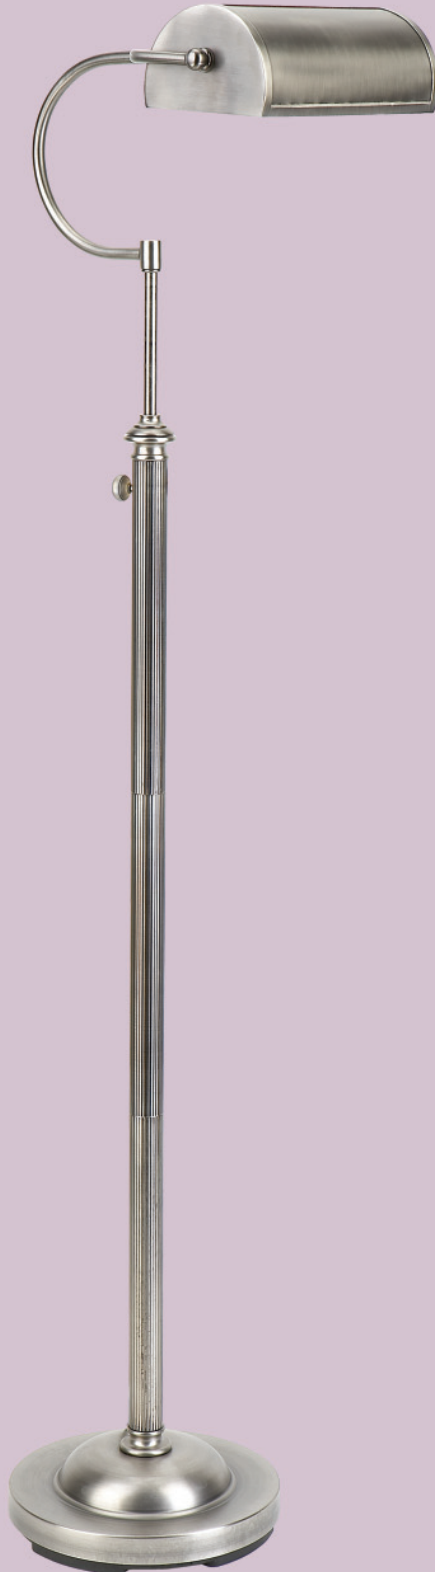

PRINCETON NATURAL SPECTRUM[®] Floor Lamp

- Inspired by early 20th century banker's lamps
- Patented Trucolite[®] illumination brings daylight indoors for the best reading and project light
- Bulb produces 150 W of light from 27 W and lasts 10,000 hours – more than 10 times the life of traditional bulbs
- Cool to the touch lamp head provides safe operations without adding heat to your workspace
- Electronic ballast with Flicker Elimination Technology™ provides instant-on illumination
- Scaled to the decor of today's larger homes

PRINCETON NATURAL SPECTRUM®

Floor Lamp

The science of ergonomic design maximizes productivity by minimizing fatigue and discomfort. Verilux® Natural Spectrum® light translates these principles specifically for your eyes.

Base & Head & Body Antiqued Brass
Cord/Plug Clear/Gold
UPC 7 68533 95742 9

VF05NA1 – Antiqued Nickel

Base & Head & Body Antiqued Nickel
Cord/Plug Clear/Silver
UPC 7 68533 95743 6

Ballast

Ballast Type Electronic

Head

Head Dimensions: L x W x H 9.0” x 5.0” x 3.5”
Material Metal
Reflector Specular metal

Switch

Switch Type On/Off
Switch Location Main Body

Cord/Plug

Plug Type Polarized/ USA two prong
Cord Length 6’ (72”)
Proposition 65 Compliant