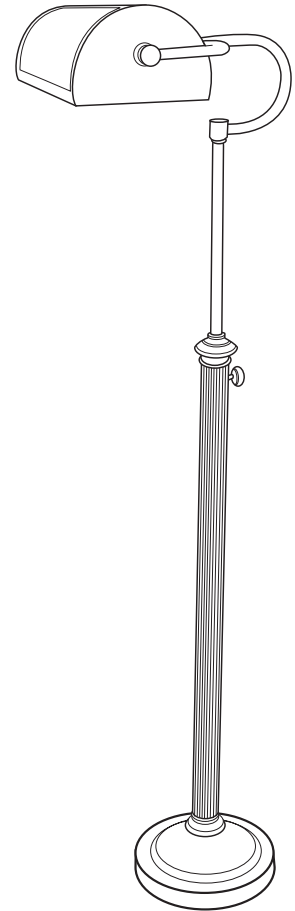

PRINCETON NATURAL SPECTRUM®

Floor Lamp

The science of ergonomic design maximizes productivity by minimizing fatigue and discomfort. Verilux® Natural Spectrum® light translates these principles specifically for your eyes.

By continuously tuning light to the human eye, Natural Spectrum®:

NEUTRALIZES THE STROBOSCOPIC EFFECT “filling in” wavelengths to counter the strobing of fluorescent lights and computer screens that can tire and even damage eyes.

REDUCES REFLECTIVE AND PERIPHERAL GLARE that forces eyes to do optical “push-ups” and can lead to eyestrain, blurry vision and headaches.

ELIMINATES FLICKER monitoring and adjusting energy flow to deliver a steady stream of pure soothing light.

Verilux® lamps “Provide a high level of visual clarity and accommodative comfort. I highly recommend them.”

Sam M. Berman, Ph.D.

Lawrence Berkeley National Laboratory

Specifications

Colors

VF05BA1 – Antiqued Brass

Base & Head & Body ..... Antiqued Brass
Cord/Plug ..... Clear/Gold
UPC 7 68533 95742 9

VF05NA1 – Antiqued Nickel

Base & Head & Body ..... Antiqued Nickel
Cord/Plug ..... Clear/Silver
UPC 7 68533 95743 6

Ballast

Ballast Type ..... Electronic

Packaging

Unit Carton Box (UCB)

Dimensions ..... 15.7” x 5.1” x 31.5”
Gross Weight ..... TBD

Master Carton Box (MCB)

Quantity 2
Dimensions ..... 16.5” x 11.0” x 32.3”
Gross Weight ..... TBD

Product

Overall Dimensions

Weight ..... 17.1 lbs.
Height ..... 48 – 60”
Base Diameter: ..... 10”

Head

Head Dimensions: L x W x H ..... 9.0” x 5.0” x 3.5”
Material ..... Metal
Reflector ..... Specular metal

Switch

Switch Type ..... On/Off
Switch Location ..... Main Body

Cord/Plug

Plug Type ..... Polarized/ USA two prong
Cord Length ..... 6’ (72”)
Proposition 65 ..... Compliant

Bulb

CFML27VLX ..... 27 Watt Compact Fluorescent

Safety

UL listed