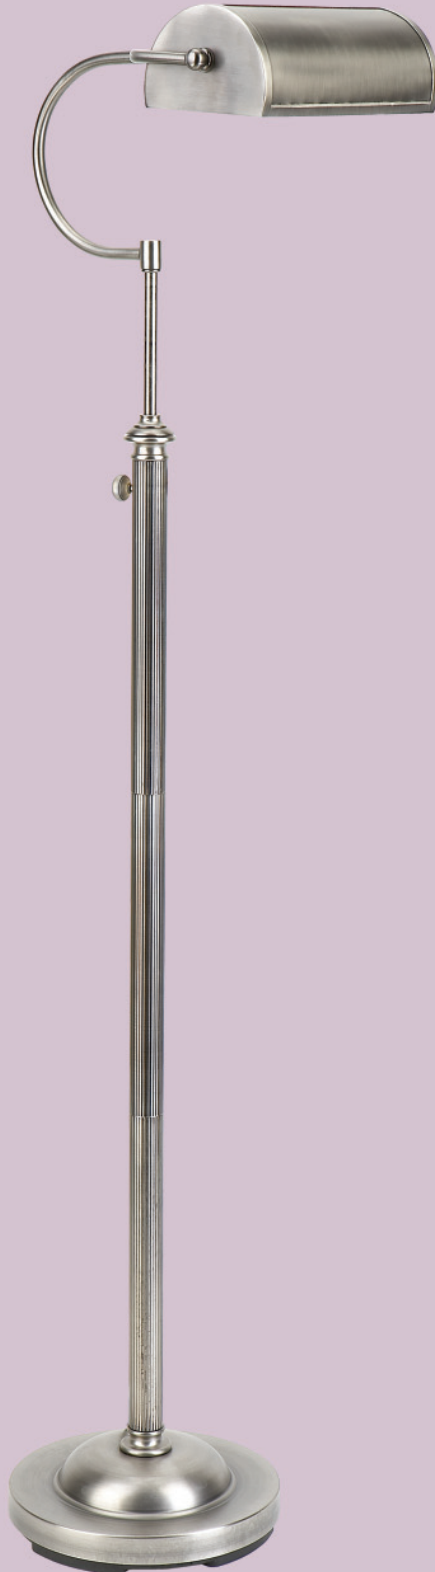

PRINCETON NATURAL SPECTRUM[®] Floor Lamp

- Inspired by early 20th century banker's lamps
- Patented TruColite[®] illumination brings daylight indoors for the best reading and project light
- Bulb produces 150 W of light from 27 W and lasts 10,000 hours – more than 10 times the life of traditional bulbs
- Cool to the touch lamp head provides safe operations without adding heat to your workspace
- Electronic ballast with Flicker Elimination Technology™ provides instant-on illumination
- Scaled to the decor of today's larger homes

PRINCETON NATURAL SPECTRUM®

Floor Lamp

The science of ergonomic design maximizes productivity by minimizing fatigue and discomfort. Verilux® Natural Spectrum® light translates these principles specifically for your eyes.

Base & Head & Body Antiqued Brass
Cord/Plug Clear/Gold
UPC 7 68533 95742 9

VF05NA1 – Antiqued Nickel

Base & Head & Body Antiqued Nickel
Cord/Plug Clear/Silver
UPC 7 68533 95743 6

Ballast

Ballast Type Electronic

Head

Head Dimensions: L x W x H 9.0” x 5.0” x 3.5”
Material Metal
Reflector Specular metal

Switch

Switch Type On/Off
Switch Location Main Body

Cord/Plug

Plug Type Polarized/ USA two prong
Cord Length 6’ (72”)
Proposition 65 Compliant