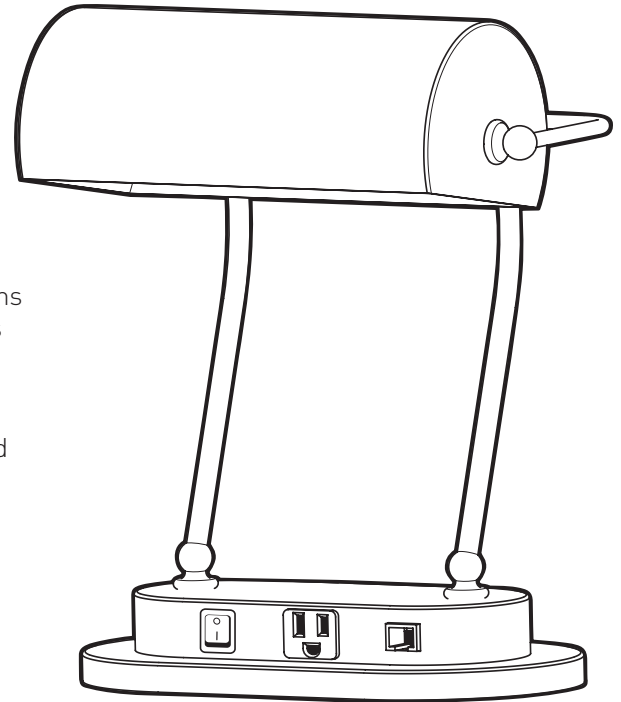

PRINCETON NATURAL SPECTRUM®

Executive Desk Lamp

The science of ergonomic design maximizes productivity by minimizing fatigue and discomfort. Verilux® Natural Spectrum® light translates these principles specifically for your eyes.

By continuously tuning light to the human eye, Natural Spectrum®:

NEUTRALIZES THE STROBOSCOPIC EFFECT “filling in” wavelengths to counter the strobing of fluorescent lights and computer screens that can tire and even damage eyes.

REDUCES REFLECTIVE AND PERIPHERAL GLARE that forces eyes to do optical “push-ups” and can lead to eyestrain, blurry vision and headaches.

ELIMINATES FLICKER monitoring and adjusting energy flow to deliver a steady stream of pure soothing light.

Verilux® lamps “Provide a high level of visual clarity and accommodative comfort. I highly recommend them.”

Sam M. Berman, Ph.D.

Lawrence Berkeley National Laboratory

Specifications

Colors

VD06BA1 – Antiqued Brass

Base & Head & Body ..... Antiqued Brass
Cord/Plug ..... Clear/Gold
UPC 7 68533 95744 3

VD06NA1 – Antiqued Nickel

Base & Head & Body ..... Antiqued Nickel
Cord/Plug ..... Clear/Silver
UPC 7 68533 95745 0

Ballast

Ballast Type ..... Electronic

Packaging

Unit Carton Box (UCB)

Dimensions ..... 12.2" x 7.9" x 15.9"
Gross Weight ..... 7.0 lbs

Master Carton Box (MCB)

Quantity 2
Dimensions ..... 16.5" x 13.0" x 16.7"
Gross Weight ..... 15.2 lbs

Product

Overall Dimensions

Weight ..... 5.5 lbs.
Height ..... 15.0"
Base Diameter: L x W x H ..... 5.125" x 10"

Head

Head Dimensions: L x W x H ..... 9.0" x 5.0" x 3.0"
Material ..... Metal
Reflector ..... Specular Metal

Switch

Switch Type ..... On/Off
Switch Location ..... Main Body

Cord/Plug

Plug Type ..... Polarized/ USA two prong
Cord Length ..... 5' (60")
Proposition 65 ..... Compliant

Bulb

CFML27VLX ..... 27 Watt Compact Fluorescent

Safety

UL listed