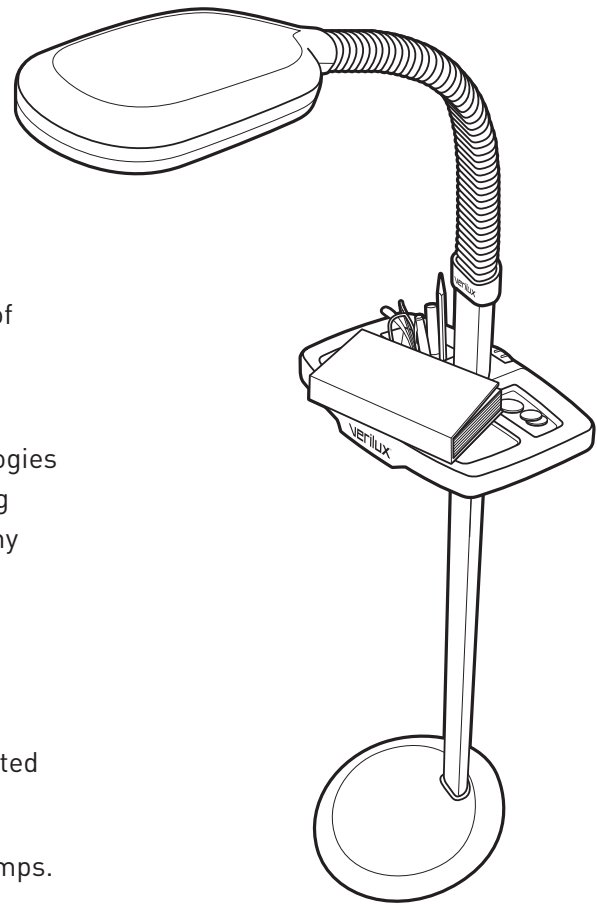

Original | Deluxe

Natural Spectrum® Floor Lamp

- **Verilux® Parabolic Light Diffuser:** Shields eyes from eyestrain-producing glare.
- **Patented 10,000-hour 27 W bulb:** Only the Verilux® bulb uses Trucolite Phosphor Technology™ to produce original Natural Spectrum® indoor sunlight.
- **Best-in-class Power System:** Electronic Ballast and Flicker Elimination Technology™ assure no-buzz operation and instant-on, flicker-free illumination
- **Guaranteed Performance:** Satisfaction guaranteed by Verilux® — for 50 years the leaders in Natural Spectrum® indoor sunlight — and backed by 3-year limited warranty.

Original | Deluxe

Natural Spectrum® Floor Lamp

See better instantly! Now 20% brighter, the original Natural Spectrum® “indoor sunshine” lamp uses 50 years of research to scientifically tune light for the eyes of readers, crafters and computer users.

Lamp includes energy-saving Verilux® 27 W bulb offers two-way brightness equivalent to ordinary 100 W or 150 W bulbs. Bulb lasts 10X longer, too (10,000 hours). 3-year limited warranty on lamp.

Matching Utility tray included with the Original Floor lamps.

Head

Head Dimensions: L x W x H 9.5” x 5.75” x 1.75”
 Material ABS
 Reflector Vacuum Metalized Chrome & Specular Metal

Switch

Switch Type High/Off/Low
 Switch Location Head

Cord/Plug

Plug Type Polarized/ USA two prong
 Cord Length 96” (8 feet)
 Proposition 65 Compliant