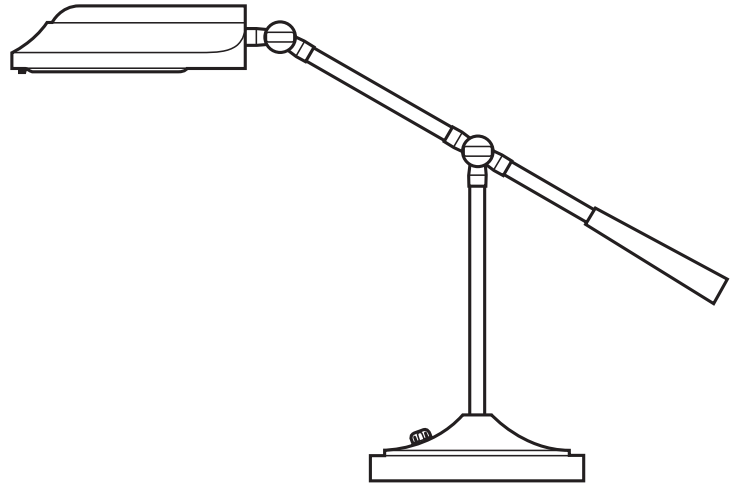

Heritage™ | Deluxe

Natural Spectrum® Desk Lamp

The ultimate reading lamp! Backed by 50 years of research, Heritage™ scientifically tunes original Natural Spectrum® indoor sunlight for readers' eyes. Plus, exclusive Verilux® technologies optimize black-white contrast and reduce harmful flicker and glare to eliminate eyestrain and enhance vision.

Takes 8.5" of desk space, has full-rotation lamp head and telescopes 11.5" – 17.5". With timeless design, metal construction, hand-polished antiqued brushed nickel or brass finishes, and microprocessor-controlled power adaptor, Heritage™ lamps last generations.

Lamp includes energy-saving Verilux® 27 W bulb that adjusts brightness to the equivalent of ordinary 75, 100, or 150 W bulbs. Bulb lasts 10X longer, too (10,000 hours).

Specifications

Models - Colors

VD03FF1

Base & Head ..... Antiqued Brushed Brass
Cord/Plug ..... Black
UPC 7 68533 95412 1

VD03GG1

Base & Head ..... Antiqued Brushed Nickel
Cord/Plug ..... Black
UPC 7 68533 95413 8

Ballast

Ballast Type ..... High Output Electronic

Packaging

Unit Carton Box (UCB)

Quantity 1
Dimensions ..... 16.0"H x 15.0"W x 9.9"D
Gross Weight (GW) 13.0

Outer Unit Shipper (OUS)

Quantity 1
Dimensions ..... 16.75"H x 15.5"W x 10.0"D
Gross Weight (GW) ..... 13.8 lbs

Master Carton Box (MCB)

Quantity 2
Dimensions ..... 17.0"H x 20.25"W x 16.0"D
Gross Weight (GW) ..... 27.8 lbs

Product

Overall Dimensions

Weight ..... 10.8 lbs
Base Diameter ..... 8.5"
Height ..... 11.5" – 17.5"

Head

Head Dimensions: L x W x H ..... 8.9" x 5.4" x 2.6"
Material ..... Die-Cast Aluminum
Reflector ..... Specular Metal

Switch

Switch Type ..... Three Way
Switch Location ..... Base

Cord/Plug

Plug Type ..... Polarized/USA two prong
Cord Length ..... 96" (8 feet)
Proposition 65 ..... Compliant

Diffuser

Dimensions ..... 6.75" x 4.9" x 0.3"
Material ..... Optix™ Polarizing Film

Bulb

CFML27VLX ..... 27 Watt Compact Fluorescent

Safety

UL Listed