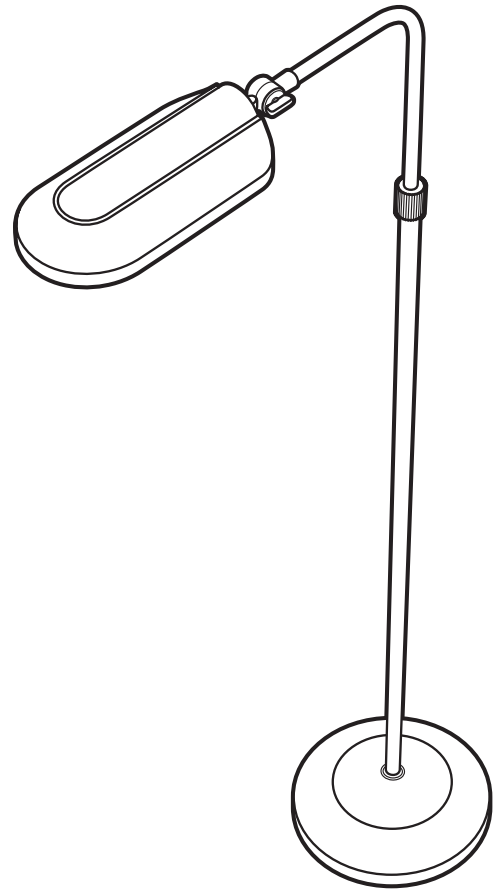

Heritage™ | Deluxe

Natural Spectrum® Floor Lamp

The ultimate reading lamp! Backed by 50 years of research, Heritage™ scientifically tunes original Natural Spectrum® indoor sunlight for readers' eyes. Plus, exclusive Verilux® technologies optimize black-white contrast and reduce harmful flicker and glare to eliminate eyestrain and enhance vision.

Lamp height telescopes 39"-53". Lamp head rotates and swivels 360°. With timeless design, solid metal construction, hand-polished antiqued brushed nickel or brass finishes, and a microprocessor-controlled power adaptor, Heritage™ lamps last generations.

Lamp includes energy-saving Verilux® 27 W bulb that adjusts brightness to the equivalent of ordinary 75, 100, or 150 W bulbs. Bulb lasts 10X longer, too (10,000 hours).

Specifications

Models - Colors

VF03FF1

Base & Head ..... Antiqued Brushed Brass
Cord/Plug ..... Black
UPC 7 68533 95606 4

VD03GG1

Base & Head ..... Antiqued Brushed Nickel
Cord/Plug ..... Black
UPC 7 68533 95607 1

Ballast

Ballast Type ..... High Output Electronic

Packaging

Unit Carton Box (UCB)

Quantity 1
Dimensions ..... 26.1"H x 12.9"W x 5.5"D
Gross Weight (GW) ..... 17.2 lbs

Outer Unit Shipper (OUS)

Quantity 1
Dimensions ..... 27.5"H x 13.4"W x 6.0"D
Gross Weight (GW) ..... 18.8 lbs

Product

Overall Dimensions

Weight ..... 15.2 lbs
Base Diameter ..... 10.5"
Height ..... 39" – 53"

Head

Head Dimensions: L x W x H ..... 10.5" x 5.4" x 2.5"
Material ..... Die-Cast Aluminum
Reflector ..... Specular Metal

Neck

Material ..... Steel

Shaft

Material ..... Steel

Base

Material ..... Decorative Base Cover Steel, ABS mold

Switch

Switch Type ..... Three Way
Switch Location ..... Head

Cord/Plug

Plug Type ..... Polarized/USA two prong
Cord Length ..... 96" (8 feet)
Proposition 65 ..... Compliant

Diffuser

Dimensions ..... 6.75" x 4.9" x 0.3"
Material ..... Optix™ Polarizing Film

Bulb

CFML27VLX ..... 27 Watt Compact Fluorescent

Safety

UL Listed